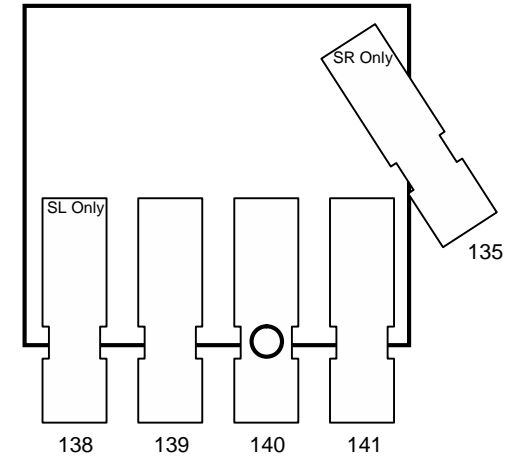

↑  
Stage

**Edinburgh Festival Theatre**  
**FOH Attic Lighting Schematic**  
 (DMX Addresses)

Strand Alto 8/16 (2.5kW)

- Houselights – 259 thru 268 (@ Full)
- Tab Dressing – 203 (@ Full)
- Conductor Spots – 112 & 132