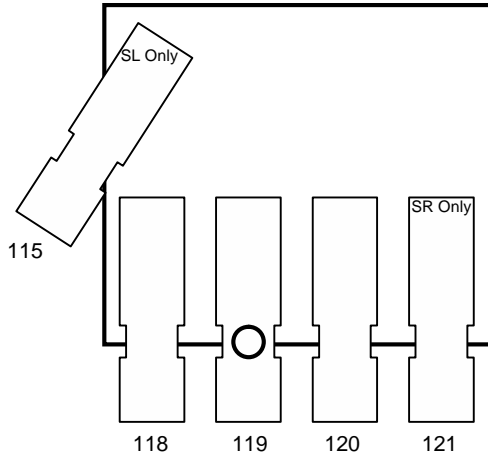

↑  
Stage

**Edinburgh Festival Theatre**  
**FOH Attic Lighting Schematic**  
 (DMX Addresses)

Strand Alto 8/16 (2.5kW)

- Houselights – 259 thru 268 (@ Full)
- Tab Dressing – 203 (@ Full)
- Conductor Spots – 112 & 132