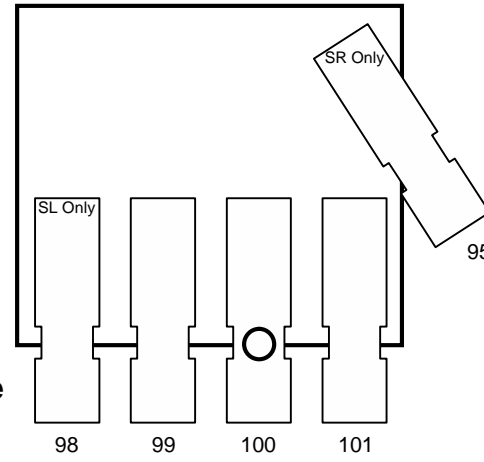

↑  
Stage

**Edinburgh Festival Theatre**  
**FOH Attic Lighting Schematic**  
 (DMX Addresses)

Strand Alto 8/16 (2.5kW)

- Houselights – 259 thru 268 (@ Full)
- Tab Dressing – 203 (@ Full)
- Conductor Spots – 112 & 132